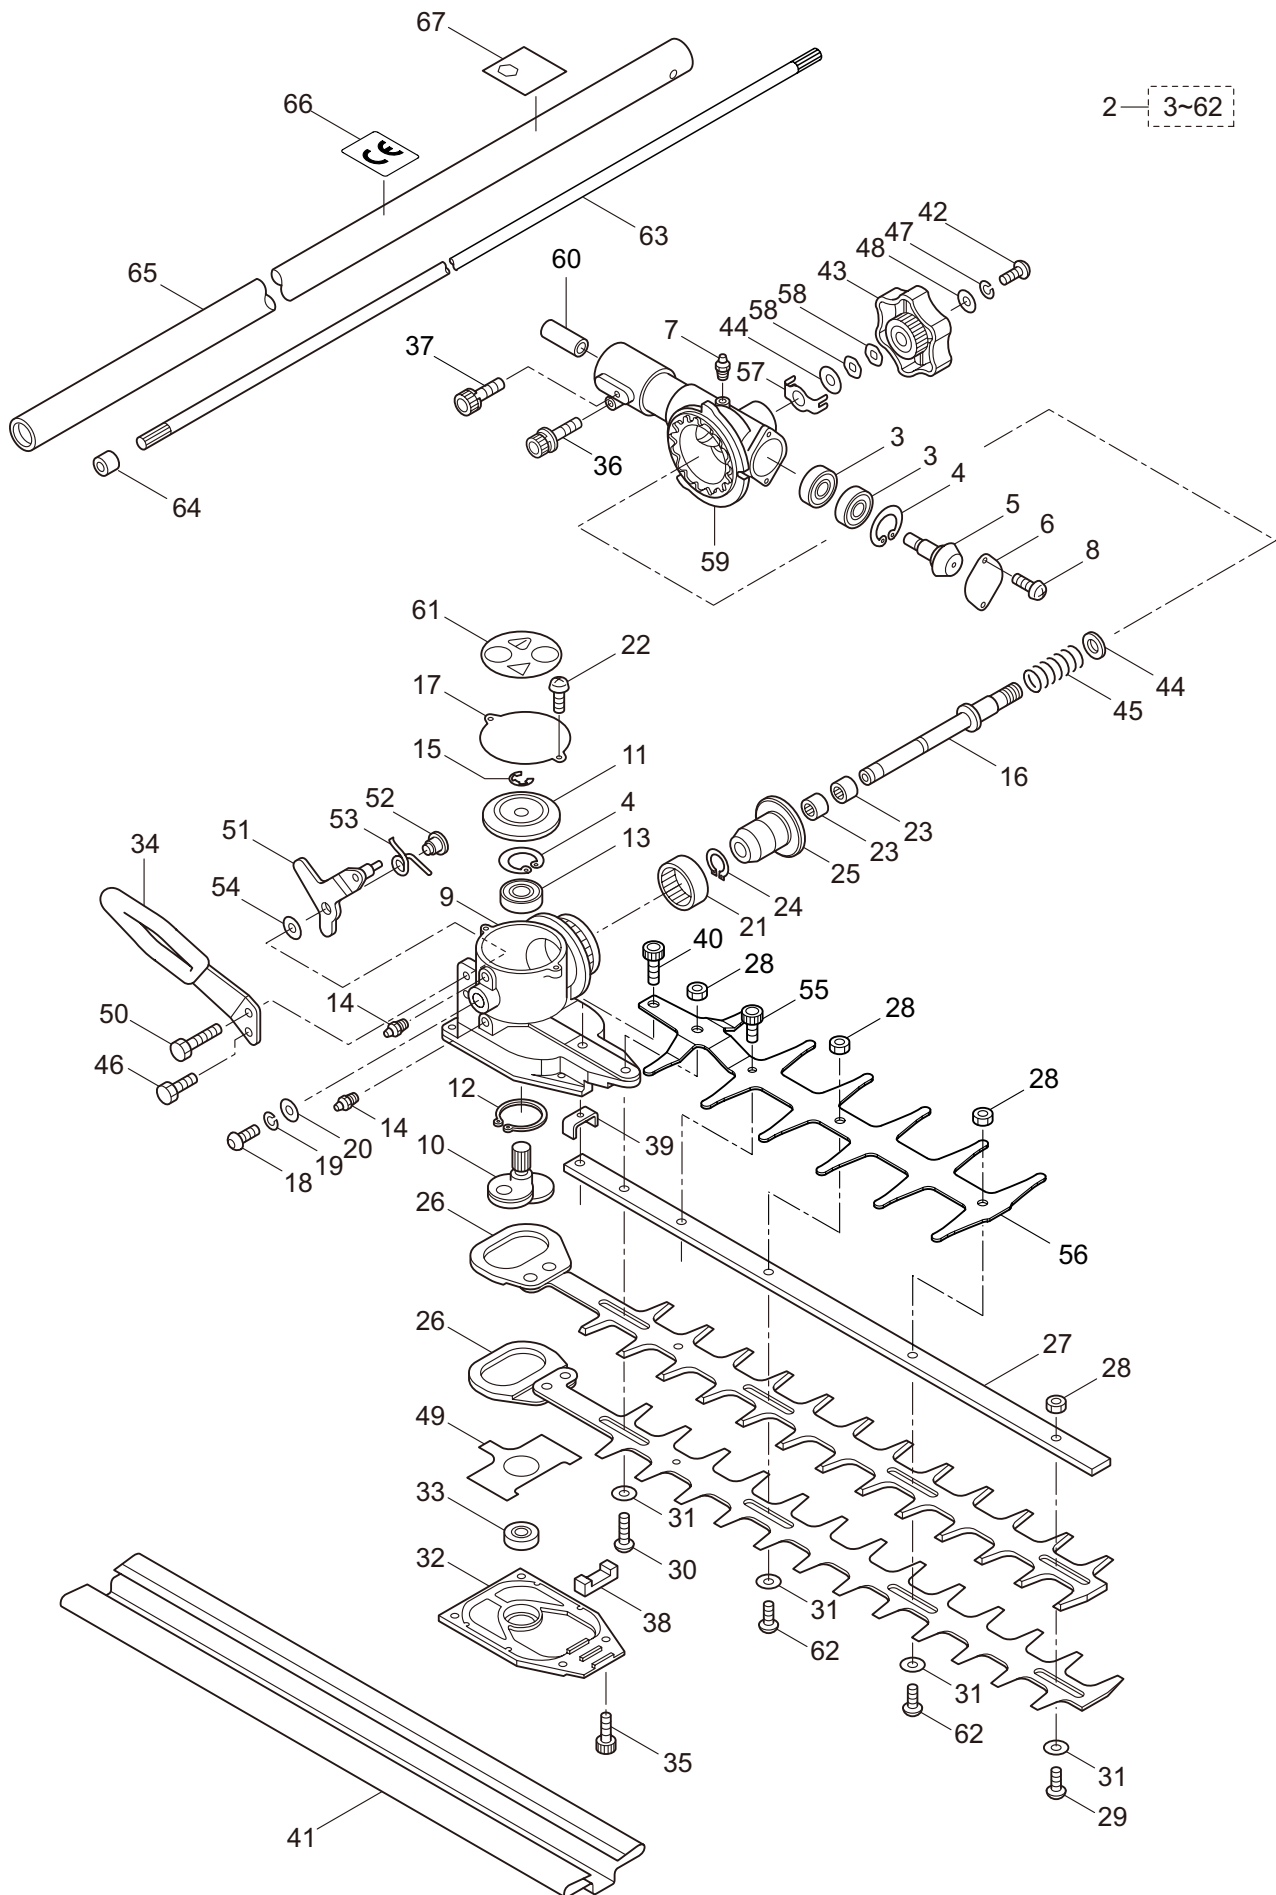

PARTS LIST

MCA-HTS(16)

CONTENTS

1. MAIN BODY	1 ~ 4
2. ACCESSORIES	5 ~ 6

2016. 01.

MARUYAMA

P/N 524072-1

1. MCA-HTS(16)
MAIN BODY

2-3~62

Ref. No.	Part No.	Part Name	Q'ty	Remarks
1-1	364520	MCA-HTS(16)	1	
1-2	237225	Trimmer Ass'y	1	Incl.3-62
1-3	407313	Bearing	2	
1-4	631757	Snap Ring	2	RTW26
1-5	407314	Bevel Gear	1	
1-6	407315	Cover	1	
1-7	580766	Grease Nipple	1	M6
1-8	631753	Screw	2	M4x8
1-9	407316	Gearcase	1	
1-10	407317	Crankshaft	1	
1-11	407318	Bevel Gear	1	
1-12	631759	Snap Ring	1	STW28
1-13	582443	Bearing	1	#6000 2RS
1-14	580766	Grease Nipple	2	M6
1-15	631755	Snap Ring	1	ETW6
1-16	407319	Shaft	1	
1-17	407320	Cover	1	
1-18	407321	Screw	1	M6x16
1-19	631749	Spring Washer	1	M6
1-20	582436	Washer	1	M6
1-21	407322	Bearing	1	
1-22	631753	Screw	2	M4x8
1-23	407323	Bearing	2	
1-24	407324	Snap Ring	1	
1-25	407325	Bevel Gear	1	
1-26	407350	Blade	2	
1-27	415328	Guide Plate	1	
1-28	580764	U-Nut	4	M6
1-29	631765	Screw	1	L17
1-30	407328	Screw	1	L26
1-31	991913	Washer	4	
1-32	407329	Low Case	1	
1-33	631771	Bearing	1	#608 2RS
1-34	407330	Handle	1	
1-35	407331	Bolt	4	M5x14
1-36	631778	Cap Screw	1	M5x25
1-37	631777	Cap Screw	1	M5x12
1-38	407332	Felt	1	
1-39	407333	Plate	1	
1-40	407334	Bolt	1	M5x16
1-41	407352	Cover of Blade	1	
1-42	407336	Screw	1	M6x12
1-43	407337	Knob	1	
1-44	407338	Washer	2	
1-45	407339	Spring	1	

1. MCA-HTS(16)
MAIN BODY

2-3~62

Ref. No.	Part No.	Part Name	Q'ty	Remarks
1-46	631770	Screw	1	M6x12
1-47	631749	Spring Washer	1	M6
1-48	582436	Washer	1	M6
1-49	407340	Plate	1	
1-50	407341	Bolt	1	M6x25
1-51	407342	Lever	1	
1-52	407343	Bush	1	
1-53	407344	Spring	1	
1-54	646471	Washer	1	
1-55	407345	Bolt	1	M5x8
1-56	237226	Blade Guard	1	
1-57	407347	Plate	1	
1-58	407348	Washer, Wave	2	
1-59	407312	Joint Case	1	
1-60	631779	Joint	1	
1-61	407349	Label	1	
1-62	631764	Screw	2	L19
1-63	236843	Driveshaft	1	758L
1-64	216079	Stopper	1	
1-65	237688	Driveshaft Tube	1	
1-66	237626	Label	1	CE
1-67	231264	Label	1	111dBA