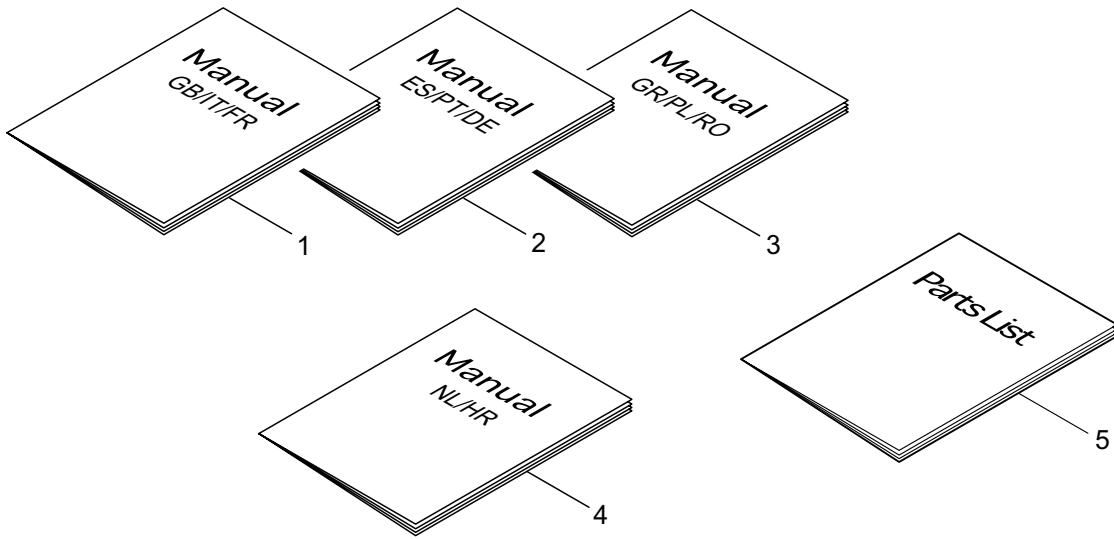

2. MCA-HTS(16)
ACCESSORIES

Ref. No.	Part No.	Part Name	Q'ty	Remarks
2-1	237742	Instruction Manual	1	GB/IT/FR
2-2	237743	Instruction Manual	1	ES/PT/DE
2-3	237744	Instruction Manual	1	GR/PL/RO
2-4	238194	Instruction Manual	1	NL/HR
2-5	524072	Parts List	1	MCA-HTS(16)